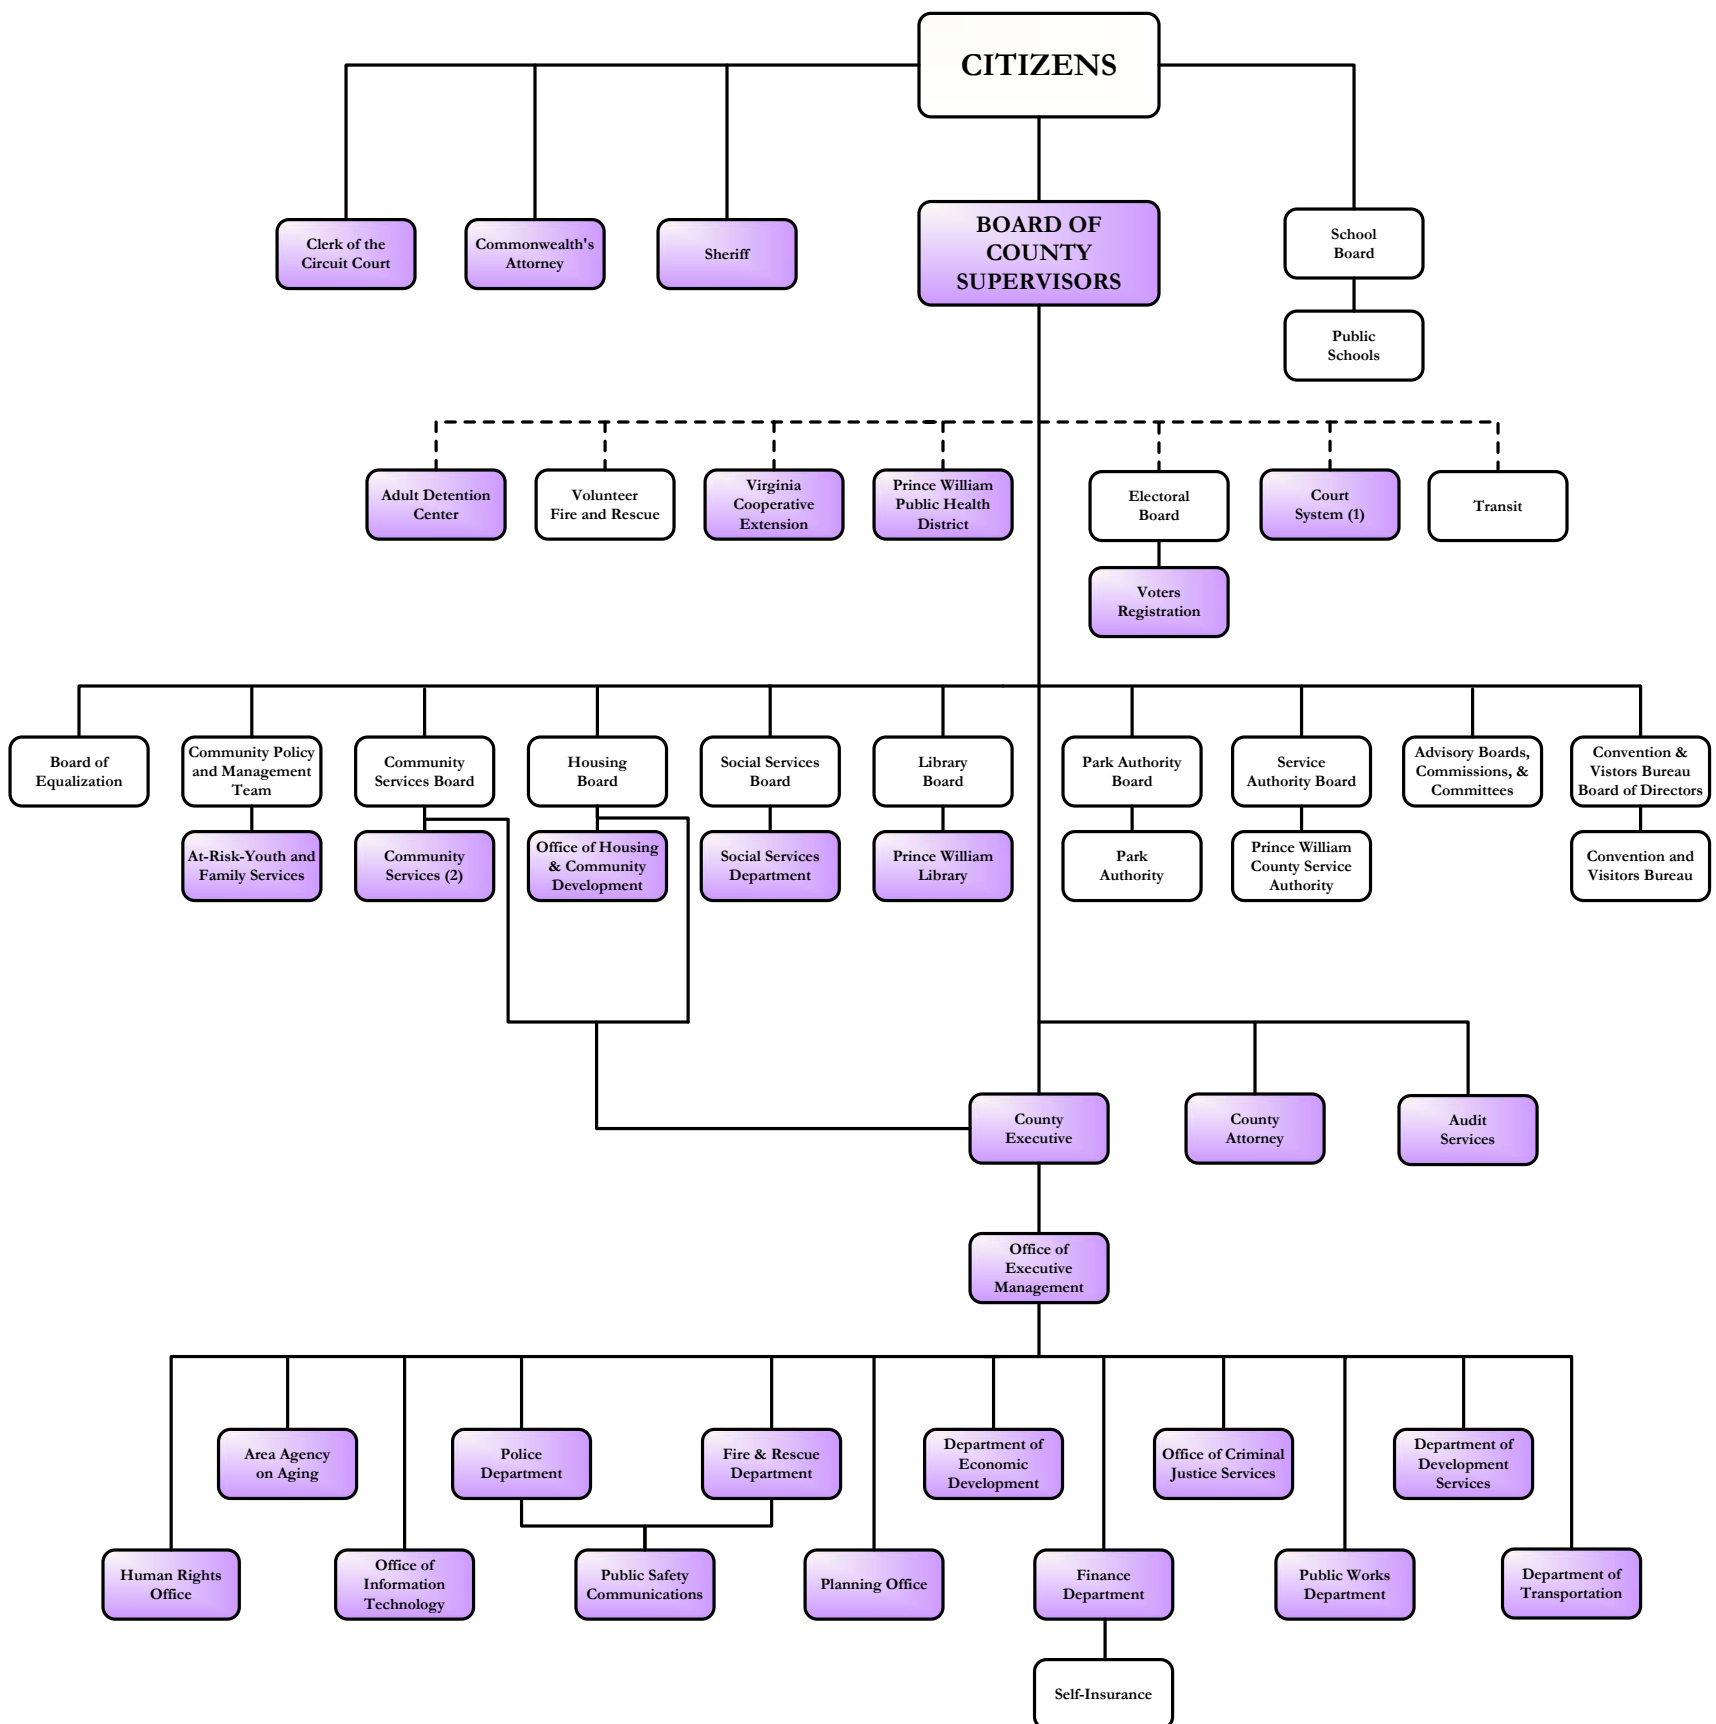

Prince William County Government Organizational Chart

Notes:
 (1) Circuit Court Judges, General District Court, Juvenile & Domestic Relations Court, Juvenile Court Services, Law Library, Magistrate & Circuit Court Judges
 (2) Mental Health, Mental Retardation & Substance Abuse Services
 (3) Dotted lines are state and local services not directly accountable to the Board of County Supervisors